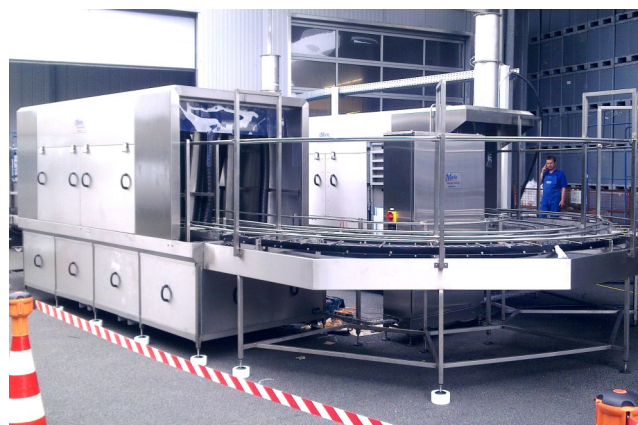

**Washing machine Mafo 450MBH with
Mafo 470MBHA Blow-Off** For pallet boxes.